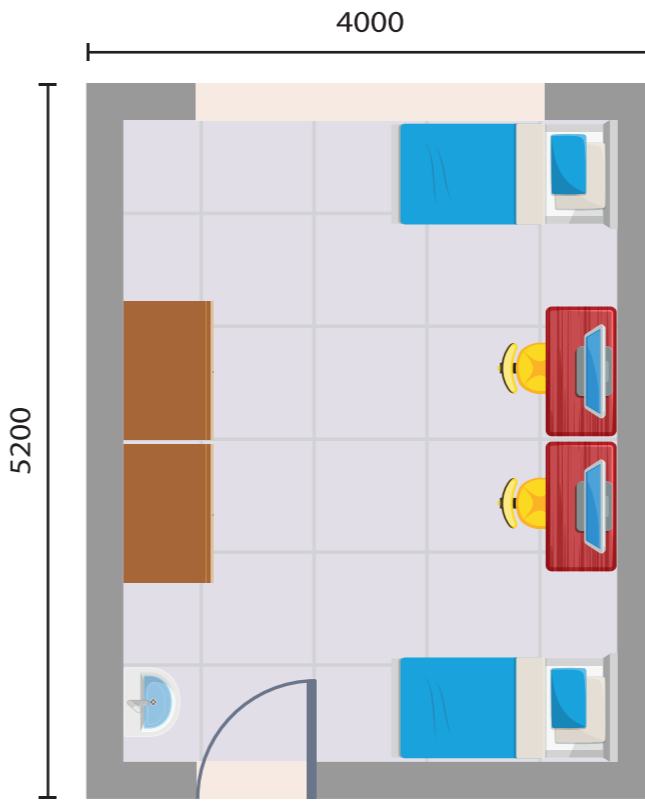

The facilities in the International Education Building are more complete, which greatly helped all learners and improve the university's reputation.

Hostel
宿舍

Cafeteria
餐厅

Auditorium
讲堂

Study Room
温书室

Discussion Area
讨论区

Office
行政办公室

TYPE **A**
TWIN SHARING
20.80 sq m

TYPE **B**
TRIPLE SHARING
20.80 sq m

TWIN SHARING

A
TWIN SHARING
二人房

Capacity
6th Floor (Male): 68 Beds
9th Floor (Female): 68 Beds

B
TRIPLE SHARING
三人房

TRIPLE SHARING

Capacity
5th Floor (Male): 102 Beds
7th Floor (Female): 102 Beds
8th Floor (Female): 102 Beds

ROOM FACILITIES 房内设施

- * Single Beds & Mattress (Pillow, bed sheet and blanket not included)
- * Wardrobe
- * Curtain
- * Individual study table & chair
- * Stand Fan
- * Basin
- * Air-conditioner