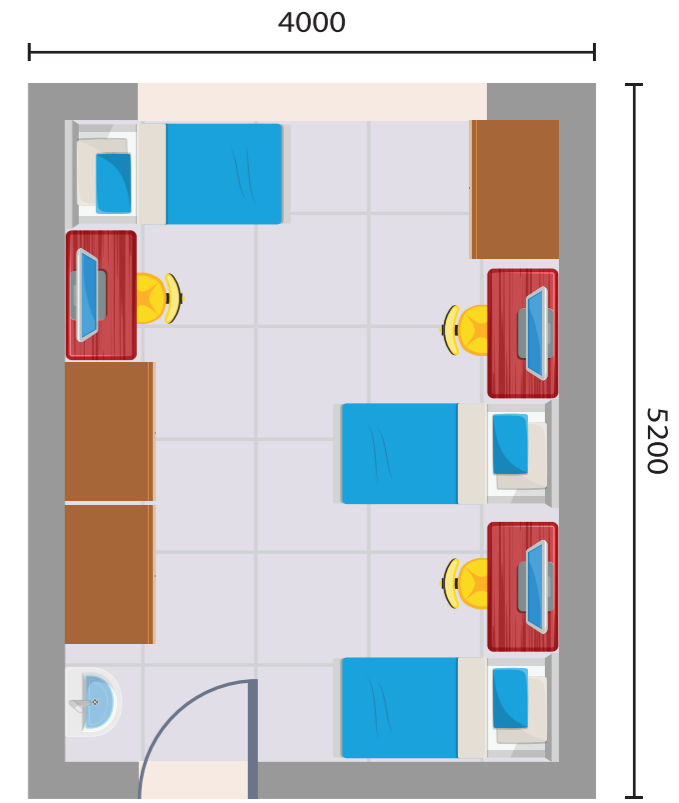

The facilities in the International Education Building are more complete, which greatly helped all learners and improve the university's reputation.

Hostel
宿舍

Cafeteria
餐厅

Auditorium
讲堂

Study Room
温书室

Discussion Area
讨论区

Office
行政办公室

TYPE **A**
TWIN SHARING
20.80 sq m

TYPE **B**
TRIPLE SHARING
20.80 sq m

TWIN SHARING

A
TWIN SHARING
二人房

Capacity
6th Floor (Male): 68 Beds
9th Floor (Female): 68 Beds

B
TRIPLE SHARING
三人房

TRIPLE SHARING

Capacity
5th Floor (Male): 102 Beds
7th Floor (Female): 102 Beds
8th Floor (Female): 102 Beds

ROOM FACILITIES 房内设施

- * Single Beds & Mattress (Pillow, bed sheet and blanket not included)
- * Wardrobe
- * Curtain
- * Individual study table & chair
- * Stand Fan
- * Basin
- * Air-conditioner