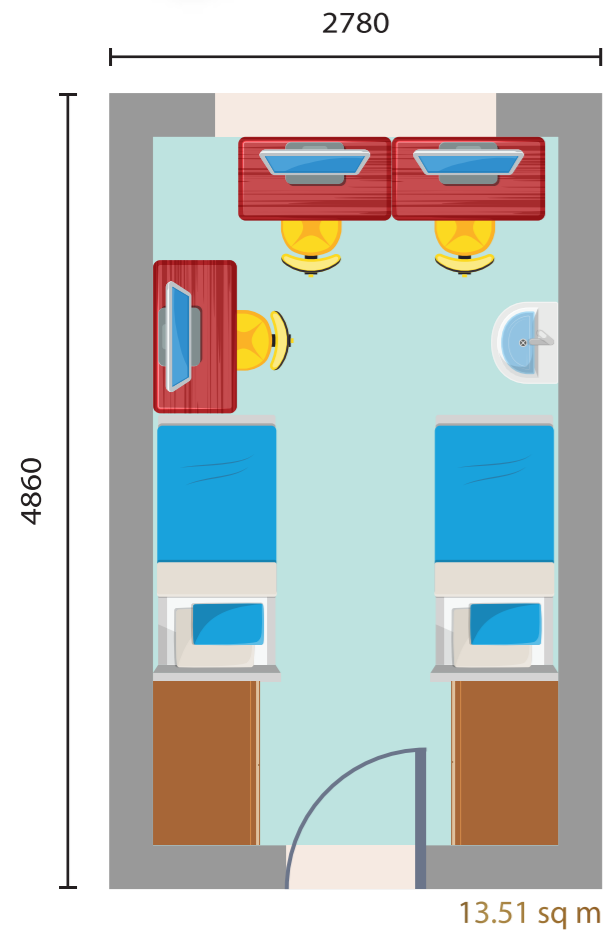

Hostel
宿舍

Rooftop
天台

Open Space Lounge
交谊厅

Study Room
温书室

Type of Rooms

房类

Capacity
 Block A (Female): 180 Beds
 Block B (Female): 180 Beds
 Block C (Male): 180 Beds
 Block D (Male): 180 Beds

ROOM FACILITIES 房内设施

- * Single Beds & Bunk bed
- * Wardrobe
- * Curtain
- * Individual study table & chair
- * 360-degree rotating fan
- * Basin
- * Air-conditioner only for Block B & Block D

- * 单人床与双层床
- * 衣橱
- * 窗帘
- * 书桌与椅子
- * 360度旋转电风扇
- * 洗手盆
- * 冷气机 (B 栋 & D 栋)